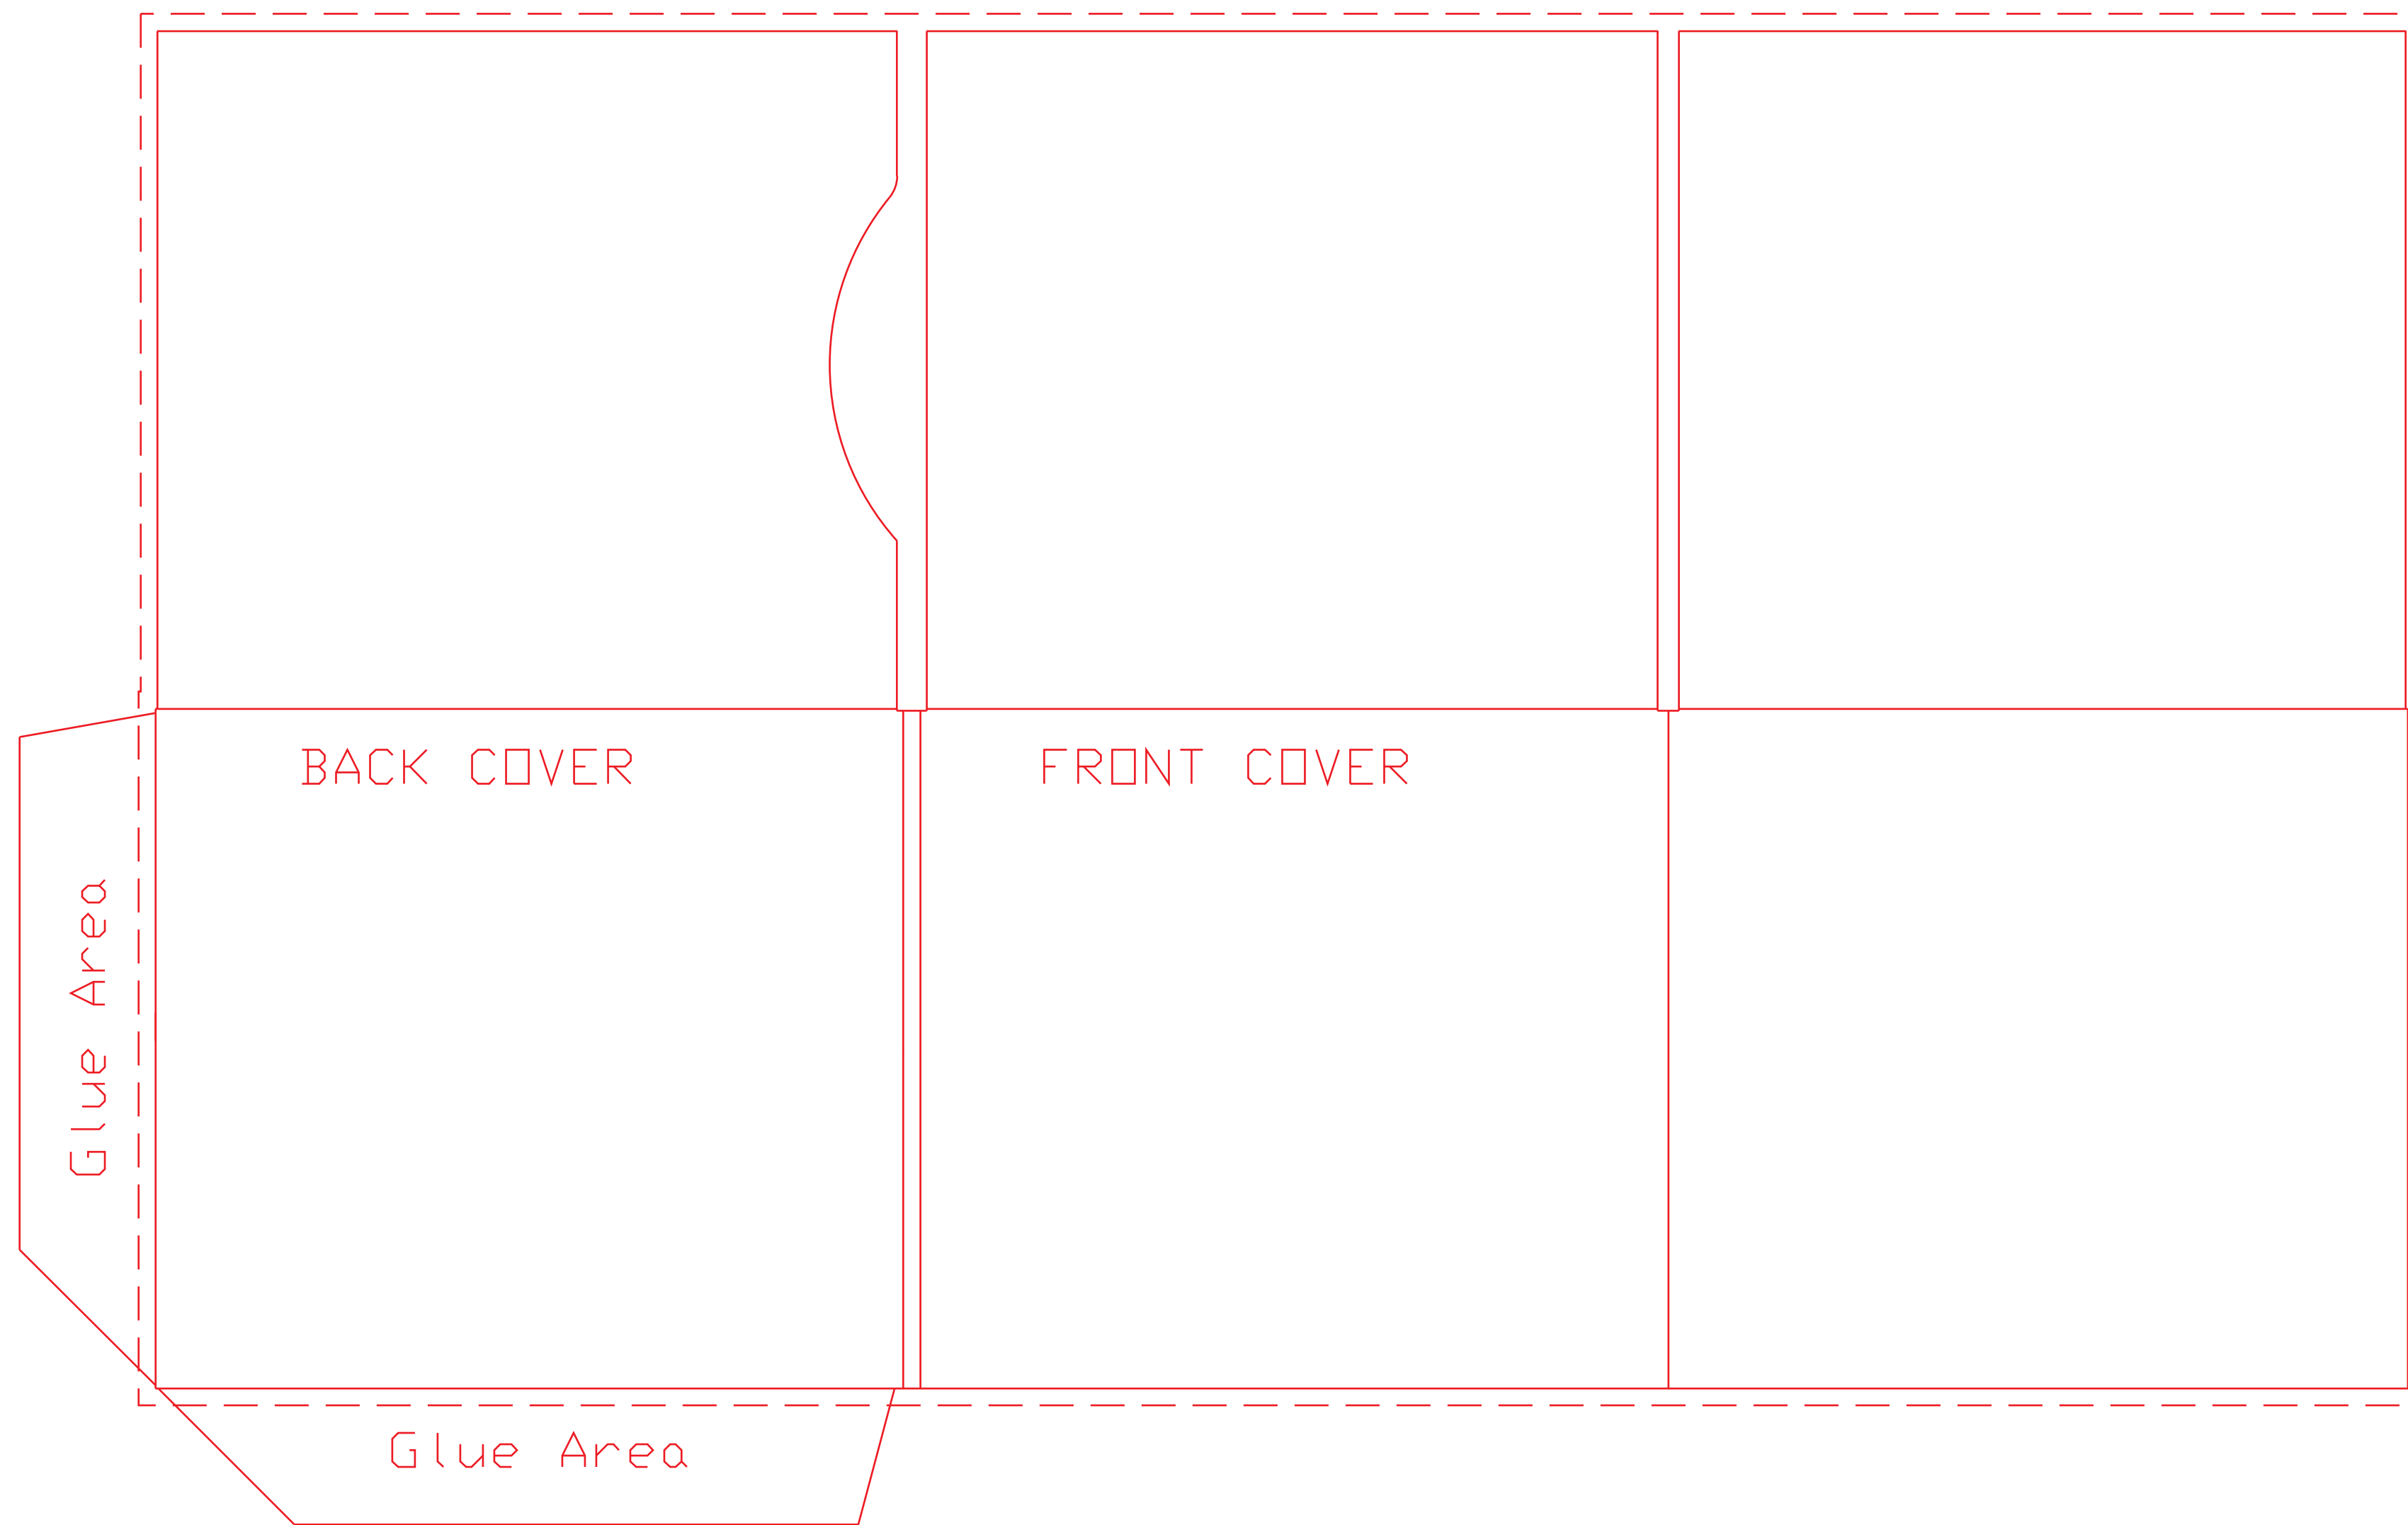

6 panel wallet with right panel pocket (design #3204)

— Die/Fold/Notes
- - - Bleed

read me

bullseyedisc
previously cd-rom-works
800.652.7194

CHECK LIST

Reference the "Prepress Tips" page from our "Developer's Spec Kit" (available on our web site).

BLEED

Provide 1/4 - 1/2 inch bleed on all edges. ("Bleed" is the part of the artwork which extends past the template cut line.)

QUARK USERS: Will need to set template picture box fill color to NONE.